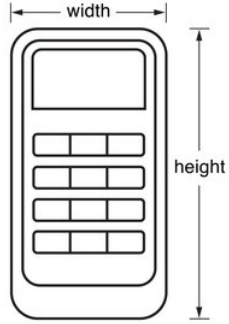

3685

- 3685—
-
- 456
- CR123A 3V
-
- 9V
-
-
-
- /

H x W x D

3685

54mm

100mm x 54mm x n/a

CR123A 3V

12