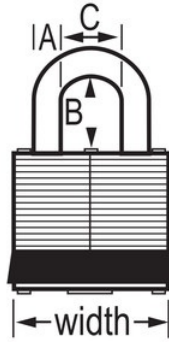

3KABLU
, 40mm 19mm

- , 40mm19mm
-
- 4
- 40mm
- 7mm19mm
-

3KABLU

40mm

A: 7mm B: 19mm C:
16mm

6

24

Master Lock Europe S.A.S.