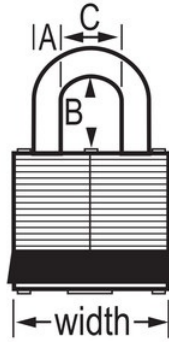

3KALFBLU
, 40mm 38mm

- , 40mm38mm
-
- 4
- 40mm
- 7mm38mm
-

3KALFBLU

40mm

A: 7mm B: 38mm C:
16mm

6

24

Master Lock Europe S.A.S.