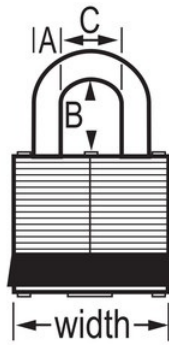

3KAWHT
, 40mm 19mm

- 40mm38mm
-
- 4
- 40mm
- 7mm19mm
-

3KAWHT

40mm

A: 7mm B: 19mm C:
16mm

6

24

Master Lock Europe S.A.S.