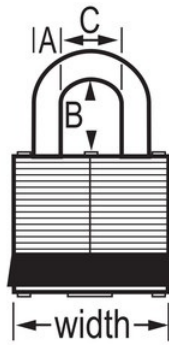

3MKBLU
, 40mm 19mm

- 40mm19mm
-
- 4
- 40mm
- 7mm19mm
-

3MKBLU

40mm

A: 7mm B: 19mm C:
16mm

6

24

Master Lock Europe S.A.S.