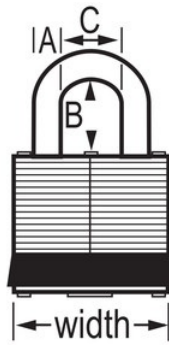

3RED  
, 40mm 19mm

---

- 40mm19mm

- 

- - 4

- 40mm

- 7mm19mm

- 

---

3RED

40mm

A: 7mm B: 19mm C:  
16mm

6

24

---

**Master Lock Europe S.A.S.**