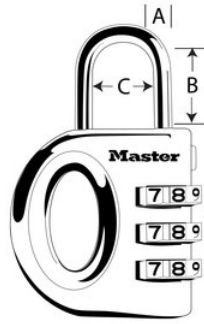

633EURD

32mm

A: 4mm B: 17mm C:
11mm

///

4

24

Master Lock Europe S.A.S.

10 avenue de l'arche - Le Colisée Gardens, bâtiment A - 92 400 Courbevoie - La Défense - France
O:+33-1-41437200 | F:+33-1-41437204
www.masterlock.eu