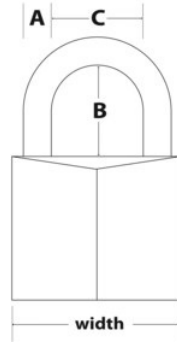

914060REURD

no. 60r + 40mm no. 9140

- 914060EURD40mm2
 - 2
 - 13mm
 - 40mm
 - 6mm
 - 4
 -
-

914060REURD

A: 6mm B: 21mm C:
21mm

4

24

Master Lock Europe S.A.S.