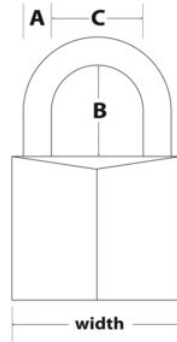

9150EURDBLK

50mm ;

&

• 50mm 9150EURDBLK50mm7mm25mm5

•

• 5

•

•

• 2

•

9150EURDBLK

50mm

A: 7mm B: 25mm C:
25mm

4

24

Master Lock Europe S.A.S.