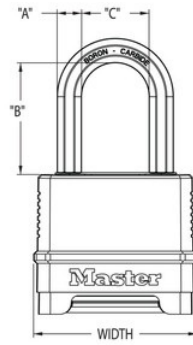

M175EURDLF

56mm 38mm Excell® ;

- Tough-Cut™ 50% Excell® M175EURDLF56mm9mm38mmTough-Cut™ 50%
- 38mm
- 56mm
-
-
- 410,000
-
-
-

M175EURDLF

56mm

A: 9mm B: 38mm C:
24mm

4

24