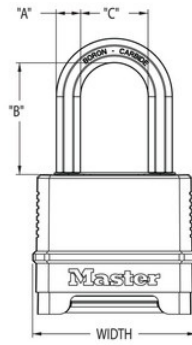

## M175EURDLH

56mm 51mm Excell® ;

- Tough-Cut™ 50% Excell® M175EURDLH56mm9mm51mmTough-Cut™ 50%
- 51mm
- 56mm
- 
- 
- 410,000
- 
- 
-

M175EURDLH

56mm

A: 9mm B: 51mm C:  
24mm

4

24