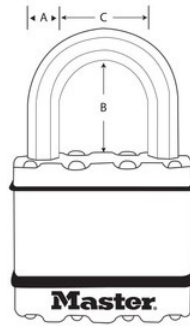

M1BEURD

45mm

A: 8mm B: 24mm C:
20mm

4

24

Master Lock Europe S.A.S.

10 avenue de l'arche - Le Colisée Gardens, bâtiment A - 92 400 Courbevoie - La Défense - France
O: +33-1-41437200 | F: +33-1-41437204
www.masterlock.eu