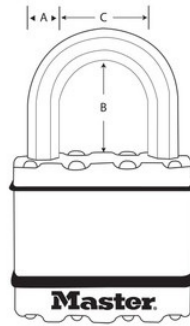

M1BEURDLF
45mm38mm Excell®;

&

1500eURDBLK4400EURD)

- Tough-Cut™ 50% Excell® M1BEURDLF45mm8mm38mmTough-Cut™ 50%4
- 38mm
- Dual-Armor™ 45mm
-
-
- 4
-

M1BEURDLF

45mm

A: 8mm B: 38mm C:
20mm

4