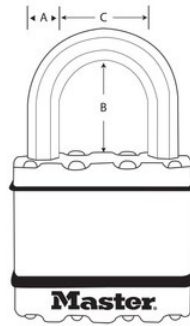

M1BEURT

45mm

A: 8mm B: 24mm C:
20mm

4

16

Master Lock Europe S.A.S.

10 avenue de l'arche - Le Colisée Gardens, bâtiment A - 92 400 Courbevoie - La Défense - France
O: +33-1-41437200 | F: +33-1-41437204
www.masterlock.eu