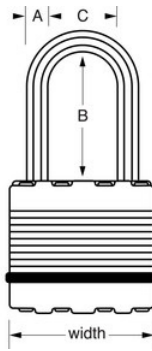

M1EURDLF

45mm

A: 8mm B: 38mm C:
20mm

4

24

Master Lock Europe S.A.S.

10 avenue de l'arche - Le Colisée Gardens, bâtiment A - 92 400 Courbevoie - La Défense - France
O:+33-1-41437200 | F:+33-1-41437204
www.masterlock.eu