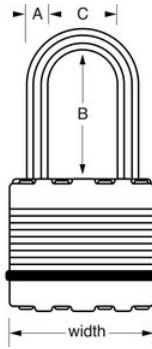

M1EURDLJ

45mm

A: 8mm B: 64mm C:
20mm

4

24

Master Lock Europe S.A.S.

10 avenue de l'arche - Le Colisée Gardens, bâtiment A - 92 400 Courbevoie - La Défense - France
O:+33-1-41437200 | F:+33-1-41437204
www.masterlock.eu