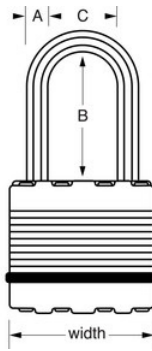

M1EURT

45mmExcell®; 2-

1500eURDBLK4400EURD)

- Tough-Cut™ 50% Excell®M1EURT45mm8mm24mmTough-Cut™ 50%4

-

- Dual-Armor™ 45mm

-

-

- 4

-

-

M1EURT

45mm

A: 8mm B: 24mm C:
20mm

4

16