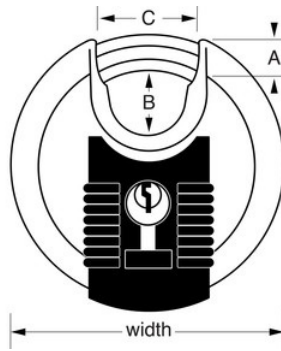

M50EURD
80mmExcell®

• Tough-Cut™ 50% Excell® M50EURD80mm12mm17mmTough-Cut™ 50%4

• 80mm

•

•

• 4

•

•

•

M50EURD

80mm

A: 12mm B: 17mm C: 24mm

/

6

24

Master Lock Europe S.A.S.