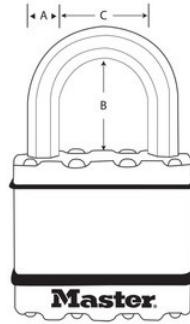

M5BEURD 52mmExcell®;

- Tough-Cut™ 50% Excell®M5BEURD52mm9mm25mmTough-Cut™ 52%4
-
- Dual-Armor™ 52mm
-
-
- 4
-

M5BEURD

52mm

A: 9mm B: 25mm C:
24mm

4

24

Master Lock Europe S.A.S.