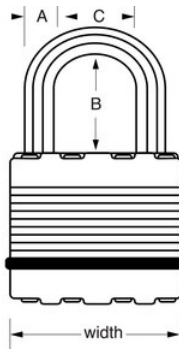

M5EURDLF

52mmExcell® 38mm

&

- Tough-Cut™ 50% Excell®M5EURDLF52mm9mm38mmTough-Cut™ 52%4
- 38mm
- Dual-Armor™ 52mm
-
-
- 4
-

M5EURDLF

52mm

A: 9mm B: 38mm C:
24mm

H x W x D

9,3cm x 30cm x 23,5cm

x x

8,7cm x 29,7cm x 22,9cm

5,91 L

2,1 kg

4

24

Master Lock Europe S.A.S.