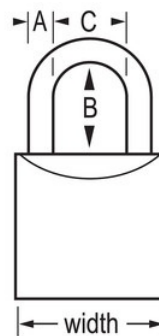

Produktnr.	4140KA
Schlosskörperbreite	29 mm
Bügelmaße	A: 6 mm B: 21 mm C: 21 mm
Farbe	Gold
Beschreibung	Gleichschließend, handelsübliche Verpackungsgröße
Verpackungseinheit (Stück)	12
Umkarton (Stück)	72

Master Lock Europe S.A.S.

10 avenue de l'arche - Le Colisée Gardens, bâtiment A - 92 400 Courbevoie - La Défense - France
T: +33-1-41437200 | F: +33-1-41437204
www.masterlock.eu