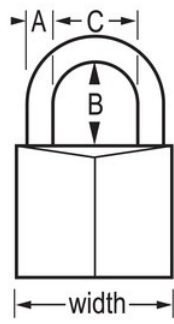

OVERVIEW & FEATURES

Product Features

- 3/4in (19mm) Wide solid brass body padlock
- Standard steel shackle
- 3-pin cylinder

Product Details

The Master Lock No. 120D Solid Brass Padlock features a 3/4in (19mm) wide solid brass lock body that is strong, durable and resists corrosion. The 5/32in (4mm) diameter shackle is 7/16in (11mm) long and made of steel, offering resistance to cutting and sawing. The Limited Lifetime Warranty provides peace of mind from a brand you can trust.

PRODUCT SPECIFICATIONS

Product Number	120D
Description	Keyed Different, Retail Carded Packaging
Shelf Pack Qty	4
Master Carton Qty	24
Body Width	3/4in (19mm)
Shackle Dimensions	A: 5/32in (4mm) B: 7/16in (11mm) C: 3/8in (10mm)
Color	Gold