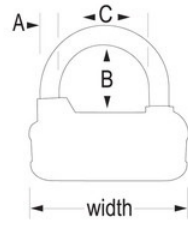

OVERVIEW & FEATURES

Product Features

- Easy to set and reset numeric combination
- 2-1/2in (64mm) Wide metal body for superior strength
- Hardened steel shackle for extra cut resistance
- Chrome body with colored dials for a high-tech look
- Soft touch dials with 2 grip points for no-slip grip

Product Details

The Master Lock No. 1523D Set Your Own Combination Padlock features a 2-1/2in (64mm) wide metal body for strength and durability. The 1/4in (6mm) diameter shackle is 13/16in (21mm) long and made of hardened steel, offering extra resistance to cutting and sawing. The soft touch dials with 2 grip points provide no-slip grip and keyless convenience. The Limited Lifetime Warranty provides peace of mind from a brand you can trust.

PRODUCT SPECIFICATIONS

Product Number	1523D
Description	Not Keyed, Retail Carded Packaging
Shelf Pack Qty	4
Master Carton Qty	24
Body Width	2-1/2in (64mm)
Shackle Dimensions	A: 1/4in (6mm) B: 13/16in (21mm) C: 1-1/4in (32mm)
Color	Silver