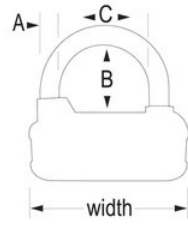

### Product Features

- Easy to set and reset numeric combination
- 2-1/2in (64mm) Wide metal body for superior strength
- Hardened steel shackle for extra cut resistance
- Chrome body with colored dials for a high-tech look
- Soft touch dials with 2 grip points for no-slip grip

### Product Details

The Master Lock No. 1523D Set Your Own Combination Padlock features a 2-1/2in (64mm) wide metal body for strength and durability. The 1/4in (6mm) diameter shackle is 13/16in (21mm) long and made of hardened steel, offering extra resistance to cutting and sawing. The soft touch dials with 2 grip points provide no-slip grip and keyless convenience. The Limited Lifetime Warranty provides peace of mind from a brand you can trust.

## PRODUCT SPECIFICATIONS

Product Number	1523D
Description	Resettable Combination, Retail Carded Packaging
Shelf Pack Qty	4
Master Carton Qty	24
Body Width	2 1/2 in (64 mm)
Shackle Dimensions	A: 1/4 in (6 mm) B: 13/16 in (21 mm) C: 1-1/4 in (32 mm)
Color	Assorted