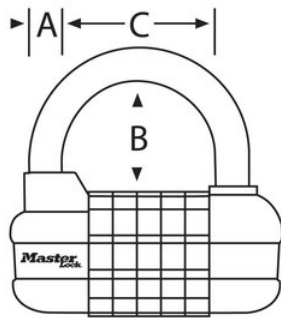

MODEL NO. 1534DBBR

Combination Lock

2-1/2in (64mm) Wide Set Your Own WORD Combination Padlock with Interchangeable, Removable Dials; Assorted Colors

Hover over image to zoom

BEST USED FOR

Cabinets

Self-Storage Units & Lockers

School, Employee & Health Club

OVERVIEW & FEATURES

Product Features

- Easy to set and reset - use letters, numbers, symbols or mix them!
- Interchangeable, removable dials offer over 25 million personalized combinations
- 2-1/2in (64mm) Wide metal body for superior strength
- Hardened steel shackle for extra cut resistance
- 5 position combination allows for maximum customization
- Soft touch dials with 2 grip points for no-slip grip
- Each package contains one lock

Product Details

The Master Lock No. 1534D Set Your Own WORD Combination Padlock features a 2-1/2in (64mm) wide metal body for strength and durability. The 1/4in (6mm) diameter shackle is 1-1/8in (29mm) long and made of hardened steel, offering extra resistance to cutting and sawing. The soft touch dials with 2 grip points provide no-slip grip and keyless convenience. Interchangeable, removable dials offer over 25 million personalized combinations. The Limited Lifetime Warranty provides peace of mind from a brand you can trust.

PRODUCT SPECIFICATIONS

Product Number	1534DBBR
Description	Not Keyed, Retail Carded Packaging
Shelf Pack Qty	4
Master Carton Qty	16
Body Width	2-1/2in (64mm)
Shackle Dimensions	A: 1/4in (6mm) B: 1-1/8in (29mm) C: 1-3/8in (35mm)
Color	Assorted