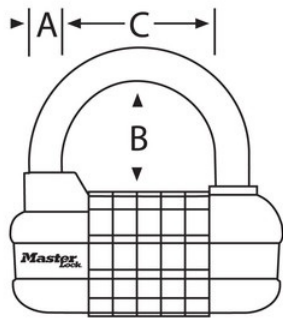

### Product Features

- Easy to set and reset - use letters, numbers, symbols or mix them!
- Interchangeable, removable dials offer over 25 million personalized combinations
- 2-1/2in (64mm) Wide metal body for superior strength
- Hardened steel shackle for extra cut resistance
- 5 position combination allows for maximum customization
- Soft touch dials with 2 grip points for no-slip grip
- Show your support and help find a cure for breast cancer

### Product Details

The Master Lock No. 1534DPNK Set Your Own WORD Combination Padlock features a 2-1/2in (64mm) wide metal body for strength and durability. The 1/4in (6mm) diameter shackle is 1-1/8in (29mm) long and made of hardened steel, offering extra resistance to cutting and sawing. The soft touch dials with 2 grip points provide no-slip grip and keyless convenience. Interchangeable, removable dials offer over 25 million personalized combinations. The Limited Lifetime Warranty provides peace of mind from a brand you can trust.

## PRODUCT SPECIFICATIONS

<b>Product Number</b>	1534DPNK
<b>Description</b>	Resettable Combination, Retail Carded Packaging
<b>Shelf Pack Qty</b>	4
<b>Master Carton Qty</b>	16
<b>Body Width</b>	2-1/2 in (64 mm)
<b>Shackle Dimensions</b>	A: 1/4 in (6 mm) B: 1-1/8 in (29 mm) C: 1-3/8 in (35 mm)
<b>Color</b>	Pink