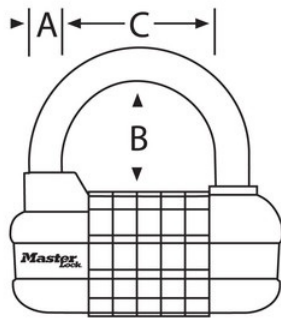

### Product Features

- Easy to set and reset - use letters, numbers, symbols or mix them!
- Interchangeable, removable dials offer over 25 million personalized combinations
- 2-1/2in (64mm) Wide metal body for superior strength
- Hardened steel shackle for extra cut resistance
- 5 position combination allows for maximum customization
- Soft touch dials with 2 grip points for no-slip grip
- Show your support and help find a cure for breast cancer

### Product Details

The Master Lock No. 1534DPNK Set Your Own WORD Combination Padlock features a 2-1/2in (64mm) wide metal body for strength and durability. The 1/4in (6mm) diameter shackle is 1-1/8in (29mm) long and made of hardened steel, offering extra resistance to cutting and sawing. The soft touch dials with 2 grip points provide no-slip grip and keyless convenience. Interchangeable, removable dials offer over 25 million personalized combinations. The Limited Lifetime Warranty provides peace of mind from a brand you can trust.

## PRODUCT SPECIFICATIONS

Product Number	1534DPNK
Description	Not Keyed, Retail Carded Packaging
Shelf Pack Qty	4
Master Carton Qty	16
Body Width	2-1/2in (64mm)
Shackle Dimensions	A: 1/4in (6mm) B: 1-1/8in (29mm) C: 1-3/8in (35mm)
Color	Pink