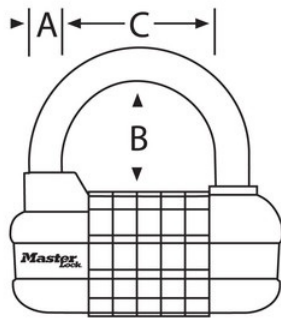

### Product Features

- Easy to set and reset - use letters, numbers, symbols or mix them!
- Interchangeable, removable dials offer over 25 million personalized combinations
- 2-1/2in (64mm) Wide metal body for superior strength
- Hardened steel shackle for extra cut resistance
- 5 position combination allows for maximum customization
- Soft touch dials with 2 grip points for no-slip grip

### Product Details

The Master Lock No. 1534DWHT Set Your Own WORD Combination Padlock features a 2-1/2in (64mm) wide metal body for strength and durability. The 1/4in (6mm) diameter shackle is 1-1/8in (29mm) long and made of hardened steel, offering extra resistance to cutting and sawing. The soft touch dials with 2 grip points provide no-slip grip and keyless convenience. Interchangeable, removable dials offer over 25 million personalized combinations. The Limited Lifetime Warranty provides peace of mind from a brand you can trust.

## PRODUCT SPECIFICATIONS

Product Number	1534DWHT
Description	Not Keyed, Retail Carded Packaging
Shelf Pack Qty	4
Master Carton Qty	16
Body Width	2-1/2in (64mm)
Shackle Dimensions	A: 1/4in (6mm) B: 1-1/8in (29mm) C: 1-3/8in (35mm)
Color	White