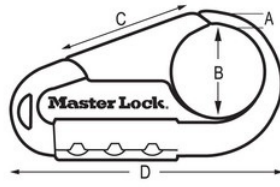

OVERVIEW & FEATURES

Product Features

- 3-5/16in (84mm) rugged metal body for durability
- 3 dial set your own combination locking for keyless convenience
- Contemporary reflective colors for a unique and fun look
- Each package contains one lock

Product Details

The Master Lock No. 1548DCM Set Your Own Combination Padlock features a 3-5/16in (84mm) wide metal body for durability. The 3/16in (5mm) diameter shackle is 1-3/16in (30mm) long and made of metal, offering resistance to cutting and sawing. The 3-digit set your own combination offers keyless convenience. The Limited Lifetime Warranty provides peace of mind from a brand you can trust.

PRODUCT SPECIFICATIONS

Product Number	1548DCM
Description	Resettable Combination, Retail Carded Packaging
Shelf Pack Qty	4
Master Carton Qty	24
Body Width	3 5/16 in (84 mm)
Shackle Dimensions	A: 3/16 in (5 mm) B: 1-3/16 in (30 mm) C: 1/4 in (6 mm)
Color	Assorted