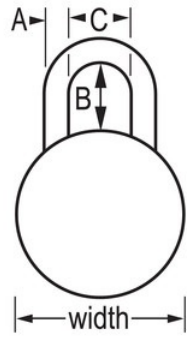

MODEL NO. 1590DPNK

Combination Lock

1-15/16in (49mm) Set Your Own LETTER/NUMBER Combination Padlock;
Pink or White

Hover over image to zoom

BEST USED FOR

Cabinets

Self-Storage Units & Lockers

School, Employee & Health Club

OVERVIEW & FEATURES

Product Features

- Easy to set and reset - use 3 letters, numbers or mix them!
- Patented technology operates with familiar right-left-right combination lock movement
- 1-15/16in (49mm) Wide metal body with hardened steel shackle
- Hardened steel Boron shackle for extra cut resistance
- Maximum security with anti-shim technology
- High precision dial "clicks" for accurate dialing
- Combination reset tool included in package
- Each package contains one lock
- Show your support and help find a cure for breast cancer

Product Details

The Master Lock No. 1590DPNK Set Your Own LETTER/NUMBER Combination Padlock features a 1-15/16in (49mm) wide metal body for durability. The 1/4in (6mm) diameter shackle is 7/8in (22mm) long and made of hardened steel, offering extra resistance to cutting and sawing. The patented dial technology operates with familiar right-left-right combination lock movement. The locking mechanism features anti-shim technology, offering maximum security. The Limited Lifetime Warranty provides peace of mind from a brand you can trust.

PRODUCT SPECIFICATIONS

Product Number	1590DPNK
Description	Resettable Combination, Retail Carded Packaging
Shelf Pack Qty	4
Master Carton Qty	16
Body Width	1 -15/16 in (49 mm)
Shackle Dimensions	A: 1/4 in (6 mm) B: 7/8 in (22 mm) C: 15/16 in (24 mm)