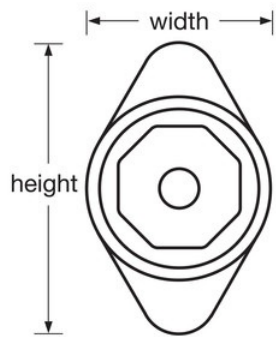

Hover over image to zoom

MODEL NO. 1655

Locker Lock

Built-In Combination Lock for Horizontal Latch Box Lockers - Hinged on Left

BEST USED FOR

School, Employee & Health Club

OVERVIEW & FEATURES

Product Features

- Designed for standard horizontal latch box lockers with hinges on the left
- NEW octagonal, stylish dial with larger dial numbers and easy grip (black, plastic dials only)
- Springbolt action for convenient, automatic locking
- Secure, easy to dial 3-digit combination
- Longer useful life with 5 different pre-set combinations; easily changed to maintain security
- End user registration and control charts provided to secure and simplify administration
- Customize with optional color metal dials. Choose from Red, Blue, Green, Purple or Black. See catalog for details. (Metal and color dials feature the non-slip dial)
- Extension kit available for doors with a thickness of 11/16in (17mm) to 3/4in (19mm)

PRODUCT SPECIFICATIONS

Product Number	1655
Description	Control Key, Retail Boxed Packaging
Master Carton Qty	50
Body Width	1-7/8 in (48 mm)
Color	Gray

Click image to zoom