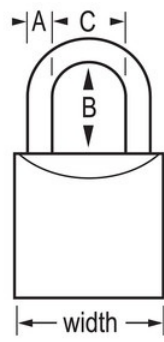

Hover over image to zoom

MODEL NO. 4140

Solid Body Padlock

1-1/2in (38mm) Wide Brass Padlock

BEST USED FOR

Cabinets

Security Gates & Fences

Waste Management Equipment

Well & Septic Covers

OVERVIEW & FEATURES

Product Features

- 1-1/2in (38mm) wide brass body provides resistance to the elements
- 13/16in (20mm) tall, 1/4in (6mm) hardened steel shackle
- Non-rekeyable, 4-pin tumbler cylinder provides pick resistance

Product Details

The Master Lock No. 4140 Economy Padlock features a 1-1/2in (38mm) wide brass body to resist the elements and a 13/16in (20mm) tall, 1/4in (6mm) diameter hardened steel shackle for excellent cut resistance. Ideal for cabinets & fences, the non-rekeyable 4-pin tumbler cylinder provides greater pick resistance.

PRODUCT SPECIFICATIONS

Product Number	4140
Description	Keyed Different, Commercial Boxed Packaging
Shelf Pack Qty	12
Master Carton Qty	72
Body Width	1-1/2 in (38 mm)
Shackle Dimensions	A: 1/4 in (6 mm) B: 13/16 in (21 mm) C: 13/16 in (21 mm)
Color	Gold