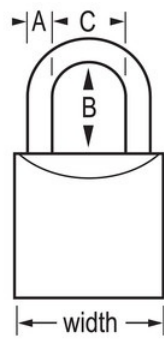

Hover over image to zoom

MODEL NO. 4140KA

Solid Body Padlock

1-1/2in (38mm) Wide V-Line Brass Padlock, Keyed Alike

BEST USED FOR

Cabinets

Security Gates & Fences

Waste Management Equipment

Well & Septic Covers

OVERVIEW & FEATURES

Product Features

- Case hardened shackle resists sawing and filing
- Brass body and cylinder provide extra resistance to the elements
- Pin tumbler cylinder provides greater pick resistance

Product Details

The Master Lock No. 4140KA Economy Padlock, Keyed Alike – multiple locks open with the same key – features a 1-1/2in (38mm) wide brass body to resist the elements and a 13/16in (20mm) tall, 1/4in (6mm) diameter hardened steel shackle for excellent cut resistance. Ideal for cabinets & fences, the non-rekeyable 4-pin tumbler cylinder provides greater pick resistance.

PRODUCT SPECIFICATIONS

Product Number	4140KA
Description	Keyed Alike, Commercial Boxed Packaging
Shelf Pack Qty	12
Master Carton Qty	72
Body Width	1-1/2 in (29 mm)
Shackle Dimensions	A: 1/4 in (6 mm) B: 13/16 in (21 mm) C: 13/16 in (21 mm)
Color	Gold