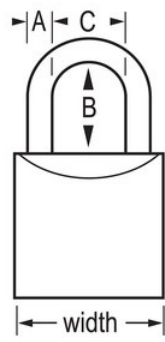

# MODEL NO. 4140KA

Solid Body Padlock

1-1/2in (38mm) Wide V-Line Brass Padlock, Keyed Alike

### Product Features

- Case hardened shackle resists sawing and filing
- Brass body and cylinder provide extra resistance to the elements
- Pin tumbler cylinder provides greater pick resistance

### Product Details

The Master Lock No. 4140KA Economy Padlock, Keyed Alike – multiple locks open with the same key – features a 1-1/2in (38mm) wide brass body to resist the elements and a 13/16in (20mm) tall, 1/4in (6mm) diameter hardened steel shackle for excellent cut resistance. Ideal for cabinets & fences, the non-rekeyable 4-pin tumbler cylinder provides greater pick resistance.

## PRODUCT SPECIFICATIONS

Product Number	4140KA
Description	Keyed Alike, Commercial Boxed Packaging
Shelf Pack Qty	12
Master Carton Qty	72
Body Width	1-1/2 in (29 mm)
Shackle Dimensions	A: 1/4 in (6 mm) B: 13/16 in (21 mm) C: 13/16 in (21 mm)
Color	Gold