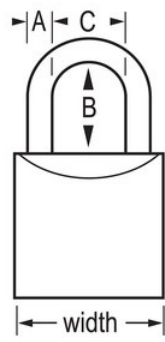

Hover over image to zoom

MODEL NO. 4150KA

Solid Body Padlock

1-7/8in (48mm) Wide V-Line Brass Padlock, Keyed Alike

BEST USED FOR

Cabinets

Security Gates & Fences

Waste Management Equipment

Well & Septic Covers

OVERVIEW & FEATURES

Product Features

- Keyed Alike - order multiple locks to open with the same key
- 1-7/8in (48mm) wide brass body provides resistance to the elements
- 15/16in (24mm) tall, 9/32in (7mm) hardened steel shackle
- Non-rekeyable, 5-pin tumbler cylinder provides pick resistance

Product Details

The Master Lock No. 4150KA Economy Padlock, Keyed Alike – multiple locks open with the same key – features a 1-7/8in (48mm) wide brass body to resist the elements and a 15/16in (24mm) tall, 9/32in (7mm) diameter hardened steel shackle for excellent cut resistance. Ideal for cabinets & fences, the non-rekeyable 5-pin tumbler cylinder provides greater pick resistance.

PRODUCT SPECIFICATIONS

Product Number	4150KA
Description	Keyed Alike, Commercial Boxed Packaging
Shelf Pack Qty	12
Master Carton Qty	72
Body Width	1-7/8 in (48 mm)
Shackle Dimensions	A: 9/32 in (7 mm) B: 15/16 in (24 mm) C: 1 in (25 mm)
Color	Gold