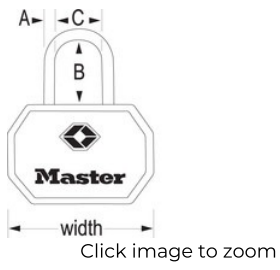

MODEL NO. 4681TBLK

1-1/4in (32mm) Wide Solid Metal TSA-Accepted Luggage Lock; Black; 2 Pack

Hover over image to zoom

BEST USED FOR

Backpacks, Duffel Bags & Sports Bags

Briefcases & Computer Bags

Jewelry & Curio Cabinets

Luggage & Travel

OVERVIEW & FEATURES

Product Features

- Allows TSA screeners to inspect and relock baggage, without damaging the lock
- Recognized in 29 countries globally
- 1-1/4in (32mm) Wide solid metal body
- Protective plastic cover prevents scratches
- Keyed alike - same key opens both locks

Product Details

The Master Lock No. 4681TBLK TSA-Accepted Luggage Locks feature a 1-1/4in (32mm) wide solid metal body for durability. The 3/32in (2mm) diameter shackle is 9/16in (14mm) long and made of steel, offering resistance to cutting and sawing. The protective plastic cover protects against scratches. Transportation Security Administration (TSA) screeners can open, inspect and relock bags locked with a TSA-Accepted lock. Lock your checked baggage with the lock TSA screeners won't cut! The Limited Lifetime Warranty provides peace of mind from a brand you can trust.

PRODUCT SPECIFICATIONS

Product Number	4681TBLK
Description	Keyed-Alike
Shelf Pack Qty	4
Master Carton Qty	16
Body Width	1-1/4in (32mm)
Shackle Dimensions	A: 3/32in (2mm) B: 9/16in (14mm) C: 7/16in (11mm)
Color	Black