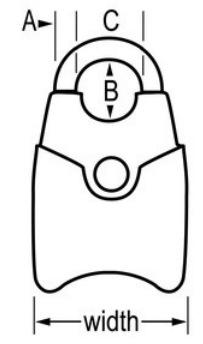

### Product Features

- Allows TSA screeners to inspect and relock baggage, without damaging the lock
- Recognized in 29 countries globally
- 1in (25mm) Wide durable metal body
- Convenient front access keyway
- Bright colors simplify baggage identification
- Keyed alike - same key opens both locks

### Product Details

The Master Lock No. 4689T TSA-Approved Luggage Locks feature a 1in (25mm) wide metal body for durability. The shrouded design minimizes shackle exposure and protects against bolt cutter attacks. The 1/8in (3mm) diameter shackle is 9/16in (14mm) long and made of steel, offering resistance to cutting and sawing. Transportation Security Administration (TSA) screeners can open, inspect and relock bags locked with a TSA-Approved lock. Lock your checked baggage with the lock TSA screeners won't cut! The Limited Lifetime Warranty provides peace of mind from a brand you can trust.

## PRODUCT SPECIFICATIONS

Product Number	4689T
Description	Keyed Alike, Retail Carded Packaging
Shelf Pack Qty	4
Master Carton Qty	16
Body Width	1 in (25 mm)
Shackle Dimensions	A: 1/8 in (3 mm) B: 9/16 in (14 mm) C: 7/16 in (11 mm)
Color	Blue