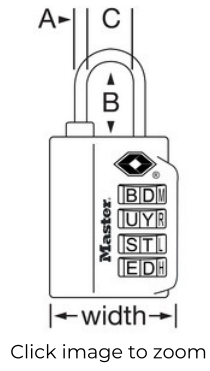

AVAILABLE IN COLORS SHOWN. COLOR SELECTED RANDOMLY AT TIME OF SHIPMENT. QUANTITY IS 1 LOCK.

Hover over image to zoom

MODEL NO. 4691DWD

TSA-Approved Luggage Lock

1-3/8in (35mm) Wide Set Your Own WORD Combination TSA-Approved Luggage Lock; Assorted Colors

BEST USED FOR

Backpacks, Duffel Bags & Sports Bags

Bags, Briefcases, & Computer Bags

Cabinets

TSA-Accepted Luggage Locks

OVERVIEW & FEATURES

Product Features

- Allows TSA screeners to inspect and relock baggage, without damaging the lock
- Recognized in 29 countries globally
- Easy to set and reset WORD combination
- 1-3/8in (35mm) Wide durable metal body
- 4 dial combination security for keyless convenience
- Unique side window for easy combination viewing
- 10,000 combination possibilities

Product Details

The Master Lock No. 4691DWD Set Your Own WORD Combination TSA-Approved Luggage Lock features a 1-3/8in (35mm) wide metal body for durability. The 1/8in (3mm) diameter shackle is 3/4in (19mm) long and made of steel, offering resistance to cutting and sawing. Transportation Security Administration (TSA) screeners can open, inspect and relock bags locked with a TSA-Approved lock. Lock your checked baggage with the lock TSA screeners won't cut! The Limited Lifetime Warranty provides peace of mind from a brand you can trust.

PRODUCT SPECIFICATIONS

Product Number	4691DWD
Description	Resettable Combination, Retail Carded Packaging
Shelf Pack Qty	4
Master Carton Qty	24
Body Width	1 3/8 in (35 mm)
Shackle Dimensions	A: 1/8 in (3 mm) B: 3/4 in (19 mm) C: 1/2 in (13 mm)