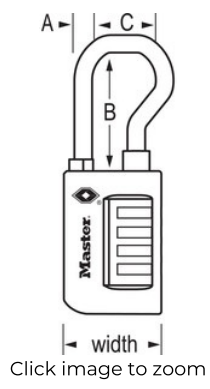

Hover over image to zoom

MODEL NO. 4696TWD

1-5/16in (35mm) Wide Set Your Own Resettable WORD Combination TSA-Accepted Luggage Lock with Extended Reach Shackle, 2-PK

BEST USED FOR

Luggage & Travel

OVERVIEW & FEATURES

Product Features

- Allows TSA screeners to inspect and relock baggage, without damaging the lock
- Recognized in 29 countries globally
- Easy to set & reset WORD combination
- 1-5/16in (35mm) Wide durable metal body
- 4 dial combination security for keyless convenience
- Extended reach, heavy duty shackle designed for equipment cases
- Unique side window for easy combination viewing
- 10,000 combination possibilities

Product Details

The Master Lock No. 4696TWD Set Your Own WORD Combination TSA-Accepted Luggage Lock features a 1-5/16in (35mm) wide metal body for durability. The 1/4in (6mm) diameter shackle is 1-7/8in (48mm) long, offers extended reach for use on equipment cases and is made of steel, offering resistance to cutting and sawing. Transportation Security Administration (TSA) screeners can open, inspect and relock bags and cases locked with a TSA-Accepted lock. Lock your checked baggage with the lock TSA screeners won't cut! The Limited Lifetime Warranty provides peace of mind from a brand you can trust.

PRODUCT SPECIFICATIONS

Product Number	4696TWD
Description	Retail Carded Packaging
Shelf Pack Qty	4
Master Carton Qty	16
Body Width	1-5/16in (35mm)
Shackle Dimensions	A: 1/4in (6mm) B: 1-7/8in (48mm) C: 7/8in (22mm)
Color	Black