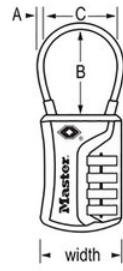

Hover over image to zoom

MODEL NO. 4697DWD

TSA-Approved Luggage Lock

1-3/8in (36mm) Wide Set Your Own WORD Combination TSA-Approved Luggage Lock with Flexible Shackle; Assorted Colors

BEST USED FOR

Backpacks, Duffel Bags & Sports Bags

Bags, Briefcases, & Computer Bags

Cabinets

TSA-Accepted Luggage Locks

OVERVIEW & FEATURES

Product Features

- Allows TSA screeners to inspect and relock baggage, without damaging the lock
- Recognized in 29 countries globally
- Unique flexible cable resists abuse from baggage handling equipment
- Easy to set and reset WORD combination
- 1-3/8in (36mm) Wide durable metal body
- 4 dial combination security for keyless convenience
- Colors coordinate with popular baggage colors
- Bright colors simplify baggage identification

Product Details

The Master Lock No. 4697DWD Set Your Own WORD Combination TSA-Approved Luggage Lock features a 1-3/8in (36mm) wide metal body for durability. The 1/8in (3mm) diameter shackle is 1-1/2in (38mm) long and made of vinyl covered flexible braided steel, offering resistance to abuse from baggage handling equipment. Transportation Security Administration (TSA) screeners can open, inspect and relock bags locked with a TSA-Approved lock. Lock your checked baggage with the lock TSA screeners won't cut! The Limited Lifetime Warranty provides peace of mind from a brand you can trust.

PRODUCT SPECIFICATIONS

Product Number	4697DWD
Description	Resettable Combination, Retail Boxed Packaging
Shelf Pack Qty	4
Master Carton Qty	24

Body Width

1 3/8 in (36 mm)

Shackle Dimensions

A: 1/8 in (3 mm) B: 1-1/2 in (38 mm) C: 1-1/16 in (27 mm)

Color

Assorted

[Click image to zoom](#)