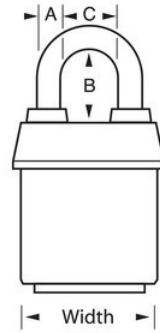

### Product Details

The Master Lock No. 6121KALF ProSeries® Weather Tough® Covered Laminated Padlock, Keyed Alike – multiple locks open with the same key – features a 2-1/8in (54mm) wide heavy steel body to withstand physical attack and a 1-1/2in (38mm) tall, 5/16in (8mm) diameter hardened boron alloy shackle for superior cut resistance. The exclusive cover protects this padlock from harsh elements & a high security, rekeyable 5-pin cylinder with spool pins is virtually impossible to pick. The green, high visibility color cover provides the ability to distinguish between departments, employees, access, etc.

## PRODUCT SPECIFICATIONS

Product Number

6121KALFGRN

<b>Description</b>	Keyed Alike, Commercial Boxed Packaging
<b>Shelf Pack Qty</b>	6
<b>Master Carton Qty</b>	24
<b>Body Width</b>	2-1/8 in (54 mm)
<b>Shackle Dimensions</b>	A: 5/16 in (8 mm) B: 1-1/2 in (38 mm) C: 7/8 in (22 mm)
<b>Color</b>	Green