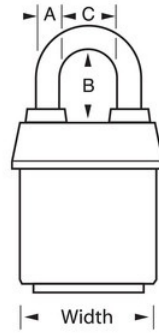

### Product Details

The Master Lock No. 6121KALF ProSeries® Weather Tough® Covered Laminated Padlock, Keyed Alike – multiple locks open with the same key – features a 2-1/8in (54mm) wide heavy steel body to withstand physical attack and a 1-1/2in (38mm) tall, 5/16in (8mm) diameter hardened boron alloy shackle for superior cut resistance. The exclusive cover protects this padlock from harsh elements & a high security, rekeyable 5-pin cylinder with spool pins is virtually impossible to pick. The orange, high visibility color cover provides the ability to distinguish between departments, employees, access, etc.

## PRODUCT SPECIFICATIONS

Product Number

6121KALFORJ

<b>Description</b>	Keyed Alike, Commercial Boxed Packaging
<b>Shelf Pack Qty</b>	6
<b>Master Carton Qty</b>	24
<b>Body Width</b>	2-1/8 in (54 mm)
<b>Shackle Dimensions</b>	A: 5/16 in (8 mm) B: 1-1/2 in (38 mm) C: 7/8 in (22 mm)
<b>Color</b>	Orange