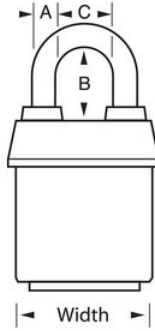

### Product Details

The Master Lock No. 6121KALF ProSeries® Weather Tough® Covered Laminated Padlock, Keyed Alike – multiple locks open with the same key – features a 2-1/8in (54mm) wide heavy steel body to withstand physical attack and a 1-1/2in (38mm) tall, 5/16in (8mm) diameter hardened boron alloy shackle for superior cut resistance. The exclusive cover protects this padlock from harsh elements & a high security, rekeyable 5-pin cylinder with spool pins is virtually impossible to pick. The red, high visibility color cover provides the ability to distinguish between departments, employees, access, etc.

## PRODUCT SPECIFICATIONS

Product Number

6121KALFRED

<b>Description</b>	Keyed Alike, Commercial Boxed Packaging
<b>Shelf Pack Qty</b>	6
<b>Master Carton Qty</b>	24
<b>Body Width</b>	2-1/8 in (54 mm)
<b>Shackle Dimensions</b>	A: 5/16 in (8 mm) B: 1-1/2 in (38 mm) C: 7/8 in (22 mm)
<b>Color</b>	Red