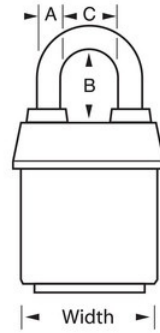

Product Details

The Master Lock No. 6121KALJ ProSeries® Weather Tough® Covered Laminated Padlock, Keyed Alike – multiple locks open with the same key – features a 2-1/8in (54mm) wide heavy steel body to withstand physical attack and a 2-1/2in (64mm) tall, 5/16in (8mm) diameter hardened boron alloy shackle for superior cut resistance. The exclusive cover protects this padlock from harsh elements & a high security, rekeyable 5-pin cylinder with spool pins is virtually impossible to pick. The orange, high visibility color cover provides the ability to distinguish between departments, employees, access, etc.

PRODUCT SPECIFICATIONS

Product Number

6121KALJORJ

| | |
|---------------------------|---|
| Description | Keyed Alike, Commercial Boxed Packaging |
| Shelf Pack Qty | 6 |
| Master Carton Qty | 24 |
| Body Width | 2-1/8 in (54 mm) |
| Shackle Dimensions | A: 5/16 in (8 mm) B: 2-1/2 in (64 mm) C: 7/8 in (22 mm) |
| Color | Orange |