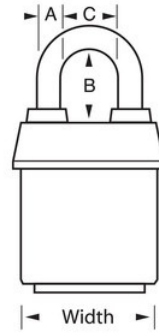

### Product Details

The Master Lock No. 6121KALJ ProSeries® Weather Tough® Covered Laminated Padlock, Keyed Alike – multiple locks open with the same key – features a 2-1/8in (54mm) wide heavy steel body to withstand physical attack and a 2-1/2in (64mm) tall, 5/16in (8mm) diameter hardened boron alloy shackle for superior cut resistance. The exclusive cover protects this padlock from harsh elements & a high security, rekeyable 5-pin cylinder with spool pins is virtually impossible to pick. The red, high visibility color cover provides the ability to distinguish between departments, employees, access, etc.

## PRODUCT SPECIFICATIONS

Product Number

6121KALJRED

<b>Description</b>	Keyed Alike, Commercial Boxed Packaging
<b>Shelf Pack Qty</b>	6
<b>Master Carton Qty</b>	24
<b>Body Width</b>	2-1/8 in (54 mm)
<b>Shackle Dimensions</b>	A: 5/16 in (8 mm) B: 2-1/2 in (64 mm) C: 7/8 in (22 mm)
<b>Color</b>	Red