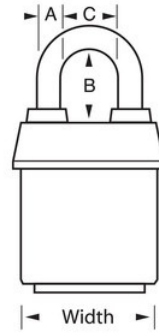

### Product Details

The Master Lock No. 6121KALJ ProSeries® Weather Tough® Covered Laminated Padlock, Keyed Alike – multiple locks open with the same key – features a 2-1/8in (54mm) wide heavy steel body to withstand physical attack and a 2-1/2in (64mm) tall, 5/16in (8mm) diameter hardened boron alloy shackle for superior cut resistance. The exclusive cover protects this padlock from harsh elements & a high security, rekeyable 5-pin cylinder with spool pins is virtually impossible to pick. The red, high visibility color cover provides the ability to distinguish between departments, employees, access, etc.

## PRODUCT SPECIFICATIONS

Product Number

6121KALJRED

|                           |   |
|---------------------------|---|
| <b>Description</b>        | Keyed Alike, Commercial Boxed Packaging                 |
| <b>Shelf Pack Qty</b>     | 6   |
| <b>Master Carton Qty</b>  | 24  |
| <b>Body Width</b>         | 2-1/8 in (54 mm)  |
| <b>Shackle Dimensions</b> | A: 5/16 in (8 mm) B: 2-1/2 in (64 mm) C: 7/8 in (22 mm) |
| <b>Color</b>              | Red   |