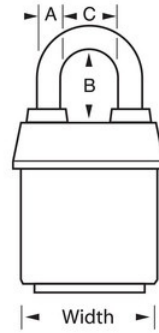

### Product Details

The Master Lock No. 6121KALJ ProSeries® Weather Tough® Covered Laminated Padlock, Keyed Alike – multiple locks open with the same key – features a 2-1/8in (54mm) wide heavy steel body to withstand physical attack and a 2-1/2in (64mm) tall, 5/16in (8mm) diameter hardened boron alloy shackle for superior cut resistance. The exclusive cover protects this padlock from harsh elements & a high security, rekeyable 5-pin cylinder with spool pins is virtually impossible to pick. The white, high visibility color cover provides the ability to distinguish between departments, employees, access, etc.

## PRODUCT SPECIFICATIONS

Product Number

6121KALJWHT

<b>Description</b>	Keyed Alike, Commercial Boxed Packaging
<b>Shelf Pack Qty</b>	6
<b>Master Carton Qty</b>	24
<b>Body Width</b>	2-1/8 in (54 mm)
<b>Shackle Dimensions</b>	A: 5/16 in (8 mm) B: 2-1/2 in (64 mm) C: 7/8 in (22 mm)
<b>Color</b>	White