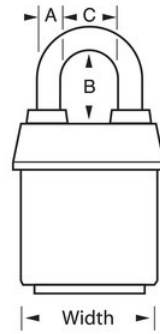

## PRODUCT SPECIFICATIONS

Product Number

6121KAORJ

Description

Keyed Alike, Commercial Boxed Packaging

<b>Shelf Pack Qty</b>	6
<b>Master Carton Qty</b>	24
<b>Body Width</b>	2-1/8 in (54 mm)
<b>Shackle Dimensions</b>	A: 5/16 in (8 mm) B: 1-1/8 in (29 mm) C: 7/8 in (22 mm)
<b>Color</b>	Orange