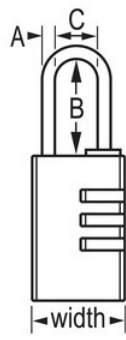

### Product Features

- Easy to set and reset numeric combination
- 13/16in (20mm) Wide durable solid metal body
- Nickel plated steel shackle for cut resistance
- 3 dial combination security for keyless convenience

### Product Details

The Master Lock No. 620D Set Your Own Combination Padlock features a 13/16in (20mm) wide solid metal body for durability. The 1/8in (3mm) diameter shackle is 7/8in (22mm) long and made of nickel plated steel, offering resistance to cutting and sawing. The 3 dial combination security offers keyless convenience. The Limited Lifetime Warranty provides peace of mind from a brand you can trust.

## PRODUCT SPECIFICATIONS

Product Number	620D
Description	Resettable Combination, Retail Carded Packaging
Shelf Pack Qty	4
Master Carton Qty	24
Body Width	13/16 in (21 mm)
Shackle Dimensions	A: 1/8 in (3 mm) B: 7/8 in (22 mm) C: 3/8 in (10 mm)
Color	Silver