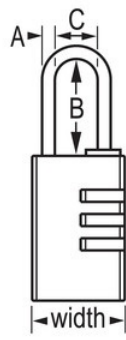

MODEL NO. 630D

Combination Lock

1-3/16in (30mm) Wide Set Your Own Combination Lock

Hover over image to zoom

BEST USED FOR

Backpacks, Duffel Bags & Sports Bags

Bags, Briefcases, & Computer Bags

Cabinets

Luggage & Travel

OVERVIEW & FEATURES

Product Features

- Easy to set and reset numeric combination
- 1-3/16in (30mm) Wide durable solid metal body
- Nickel plated steel shackle for cut resistance
- 3 dial combination security for keyless convenience

Product Details

The Master Lock No. 630D Set Your Own Combination Padlock features a 1-3/16in (30mm) wide solid metal body for durability. The 3/16in (5mm) diameter shackle is 1in (25mm) long and made of nickel plated steel, offering resistance to cutting and sawing. The 3 dial combination security offers keyless convenience. The Limited Lifetime Warranty provides peace of mind from a brand you can trust.

PRODUCT SPECIFICATIONS

Product Number	630D
Description	Resettable Combination, Retail Carded Packaging
Shelf Pack Qty	4
Master Carton Qty	24
Body Width	1-3/16 in (30 mm)
Shackle Dimensions	A: 3/16 in (5 mm) B: 1 in (25 mm) C: 9/16 in (14 mm)
Color	Silver