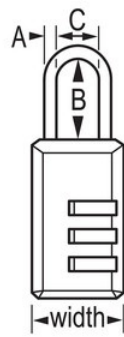

MODEL NO. 646D

Combination Lock

13/16in (20mm) Wide Set Your Own Combination Lock

Hover over image to zoom

BEST USED FOR

Backpacks, Duffel Bags & Sports Bags

Bags, Briefcases, & Computer Bags

Cabinets

Luggage & Travel

OVERVIEW & FEATURES

Product Features

- Easy to set and reset numeric combination
- 13/16in (20mm) Wide durable solid metal body with black finish
- Steel shackle for cut resistance
- 3 dial combination security for keyless convenience

Product Details

The Master Lock No. 646D Set Your Own Combination Padlock features a 13/16in (20mm) wide metal body for durability. The 1/8in (3mm) diameter shackle is 11/16in (17mm) long and made of steel, offering resistance to cutting and sawing. The 3 dial combination security offers keyless convenience. The Limited Lifetime Warranty provides peace of mind from a brand you can trust.

PRODUCT SPECIFICATIONS

Product Number	646D
Description	Resettable Combination, Retail Carded Packaging
Shelf Pack Qty	4
Master Carton Qty	24
Body Width	13/16 in (21 mm)
Shackle Dimensions	A: 1/8 in (3 mm) B: 11/16 in (17 mm) C: 3/8 in (10 mm)
Color	Black