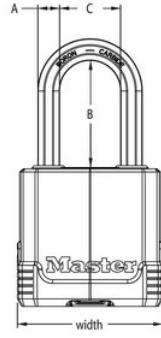

Product Details

The Master Lock Magnum® No. M115XDLF Laminated Padlock features a 1-7/8in (48mm) wide laminated steel body for maximum strength and reliability, and is surrounded by stainless steel and zinc outer components for weather resistance. The Rust-Oleum® Certified protection provides a lifetime guarantee against rusting on the lock body, and covered lock body, keyway, and shackle seals offer additional weather protection. The 5/16in (8mm) diameter octagonal shackle is 1-1/2in (38mm) long and made of Tough-Cut™ boron-carbide, 50% harder than hardened steel, offering maximum resistance to cutting and sawing. The 4-pin cylinder prevents picking and the dual locking ball bearings provide maximum resistance against prying and hammering. The Lifetime Guarantee provides peace of mind from a brand you can trust. Rust-Oleum® Certified Protection is a registered trademark of Rust-Oleum® Corporation.

PRODUCT SPECIFICATIONS

Product Number	M115XDLF
Description	Keyed Different
Master Carton Qty	4

Body Width

1-7/8 in (48 mm)

Shackle Dimensions

A: 5/16 in (8 mm) B: 1-1/2 in (38 mm) C: 13/16 in (21 mm)

Color

Black

Click image to zoom