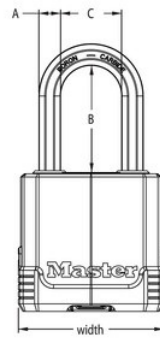

### Product Details

The Master Lock Magnum® No. M115XTLF Laminated Padlocks feature a 1-7/8in (48mm) wide laminated steel body for maximum strength and reliability, and is surrounded by stainless steel and zinc outer components for weather resistance. The Rust-Oleum® Certified protection provides a lifetime guarantee against rusting on the lock body; and covered lock body, keyway, and shackle seals offer additional weather protection. The 5/16in (8mm) diameter octagonal shackle is 1-1/2in (38mm) long and made of Tough-Cut™ boron-carbide, 50% harder than hardened steel, offering maximum resistance to cutting and sawing. The 4-pin cylinder prevents picking and the dual locking ball bearings provide maximum resistance against prying and hammering. The Lifetime Guarantee provides peace of mind from a brand you can trust. Rust-Oleum® Certified Protection is a registered trademark of Rust-Oleum® Corporation.

## PRODUCT SPECIFICATIONS

Product Number

M115XTLF

Description

Keyed Alike

**Master Carton Qty**

6

**Body Width**

1-7/8 in (48 mm)

**Shackle Dimensions**

A: 5/16 in (8 mm) B: 1-1/2 in (38 mm) C: 13/16 in (21 mm)

**Color**

Black

Click image to zoom