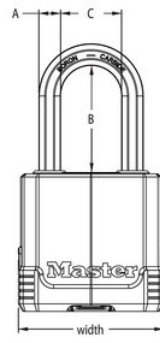

### Product Details

The Master Lock Magnum® No. M115XTLF Laminated Padlocks feature a 1-7/8in (48mm) wide laminated steel body for maximum strength and reliability, and is surrounded by stainless steel and zinc outer components for weather resistance. The Rust-Oleum® Certified protection provides a lifetime guarantee against rusting on the lock body; and covered lock body, keyway, and shackle seals offer additional weather protection. The 5/16in (8mm) diameter octagonal shackle is 1-1/2in (38mm) long and made of Tough-Cut™ boron-carbide, 50% harder than hardened steel, offering maximum resistance to cutting and sawing. The 4-pin cylinder prevents picking and the dual locking ball bearings provide maximum resistance against prying and hammering. The Lifetime Guarantee provides peace of mind from a brand you can trust. Rust-Oleum® Certified Protection is a registered trademark of Rust-Oleum® Corporation.

## PRODUCT SPECIFICATIONS

Product Number

M115XTLF

Description

Keyed Alike

**Master Carton Qty**

6

**Body Width**

1-7/8 in (48 mm)

**Shackle Dimensions**

A: 5/16 in (8 mm) B: 1-1/2 in (38 mm) C: 13/16 in (21 mm)

**Color**

Black

Click image to zoom