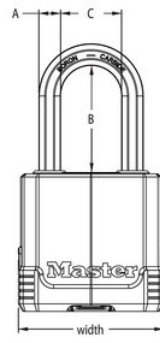

Product Details

The Master Lock Magnum® No. M115XTRILF Laminated Padlocks feature a 1-7/8in (48mm) wide laminated steel body for maximum strength and reliability, and is surrounded by stainless steel and zinc outer components for weather resistance. The Rust-Oleum® Certified protection provides a lifetime guarantee against rusting on the lock body; and covered lock body, keyway, and shackle seals offer additional weather protection. The 5/16in (8mm) diameter octagonal shackle is 1-1/2in (38mm) long and made of Tough-Cut™ boron-carbide, 50% harder than hardened steel, offering maximum resistance to cutting and sawing. The 4-pin cylinder prevents picking and the dual locking ball bearings provide maximum resistance against prying and hammering. The Lifetime Guarantee provides peace of mind from a brand you can trust. Rust-Oleum® Certified Protection is a registered trademark of Rust-Oleum® Corporation.

PRODUCT SPECIFICATIONS

Product Number

M115XTRILF

Description

Keyed Alike

Master Carton Qty

6

Body Width

1-7/8 in (48 mm)

Shackle Dimensions

A: 5/16 in (8 mm) B: 1-1/2 in (38 mm) C: 13/16 in (21 mm)

Color

Black

Click image to zoom